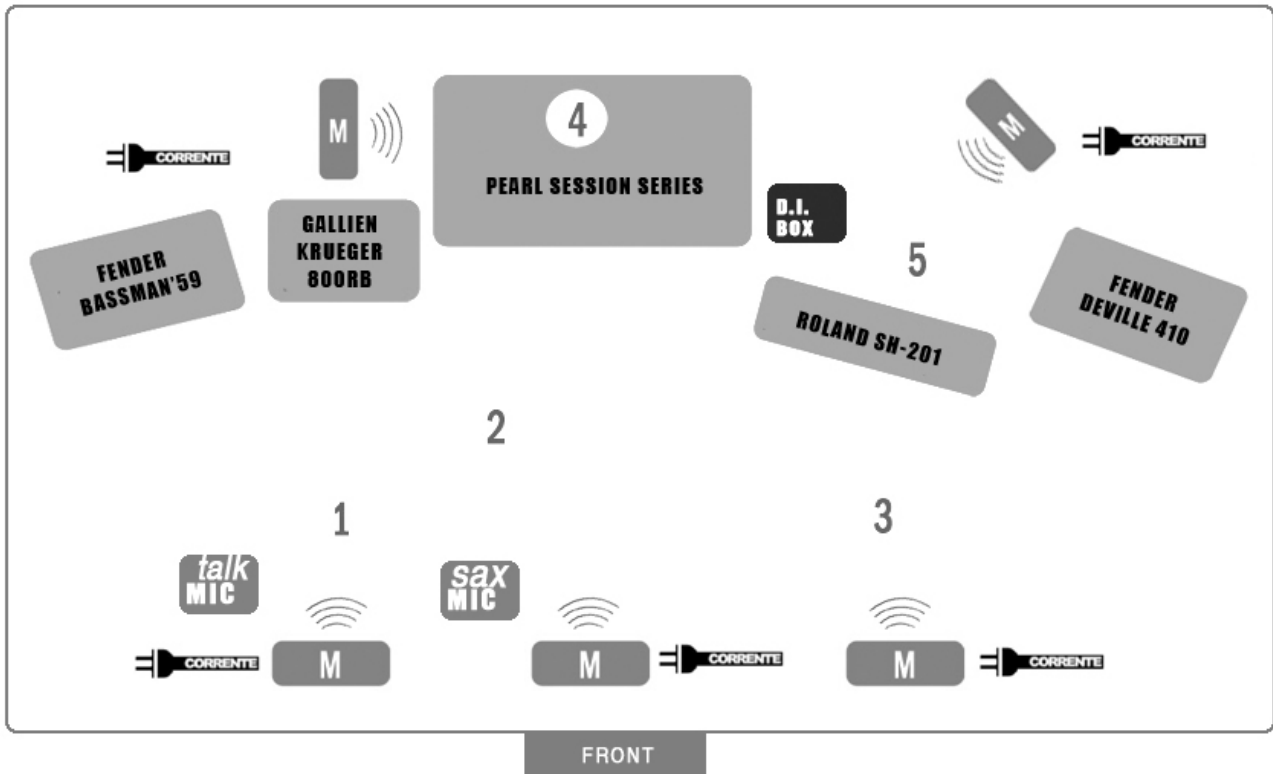

### **CHANNEL-LIST / INPUT ASSIGN**

CH	NAME	TYPE
1	Kick	MIC
2	Snare	MIC
3	Hit Hat	MIC
4	Tom 1	MIC
5	Tom 2	MIC
6	Floor Tom	MIC
7	OH Left	MIC
8	OH Right	MIC
9	Bass	LINE
10	Baritone El. Guitar	MIC
11	El. Guitar	MIC
12	Synth	DI BOX
13	Sax	MIC
14	Talking	MIC

## STAGE PLAN

1/CHITARRA BARITONA - 2/BASSO - 3/CHITARRA ELETTRICA - 4/BATTERIA - 5/SYNTH - M/MONITOR